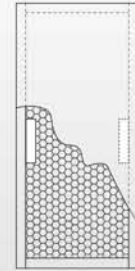

COLLEZIONE FILOMURO

COLLECTION COLLECTION

Anta tamburata con struttura portante in abete, alveolare a maglia stretta e copertine in MDF grezzo o rivestita con decorativo. Cerniera a scomparsa regolabili e serratura Patent magnetica.

Telaio a murare in metallo.

hollow-core door with frame in fir, honeycomb mesh narrow and covers MDF raw or covered with decorative. Hinges adjustable concealed and Magnetic Patent Lock. Frame to be walled metal.

Battant à âme creuse avec structure en sapin, en nid d'abeille à maille étroite et couverture MDF nu ou avec revêtement décoratif. Charnières cachées réglables et serrure Patent magnétique. Huissierie en métal.

.Caratteristiche dell'anta